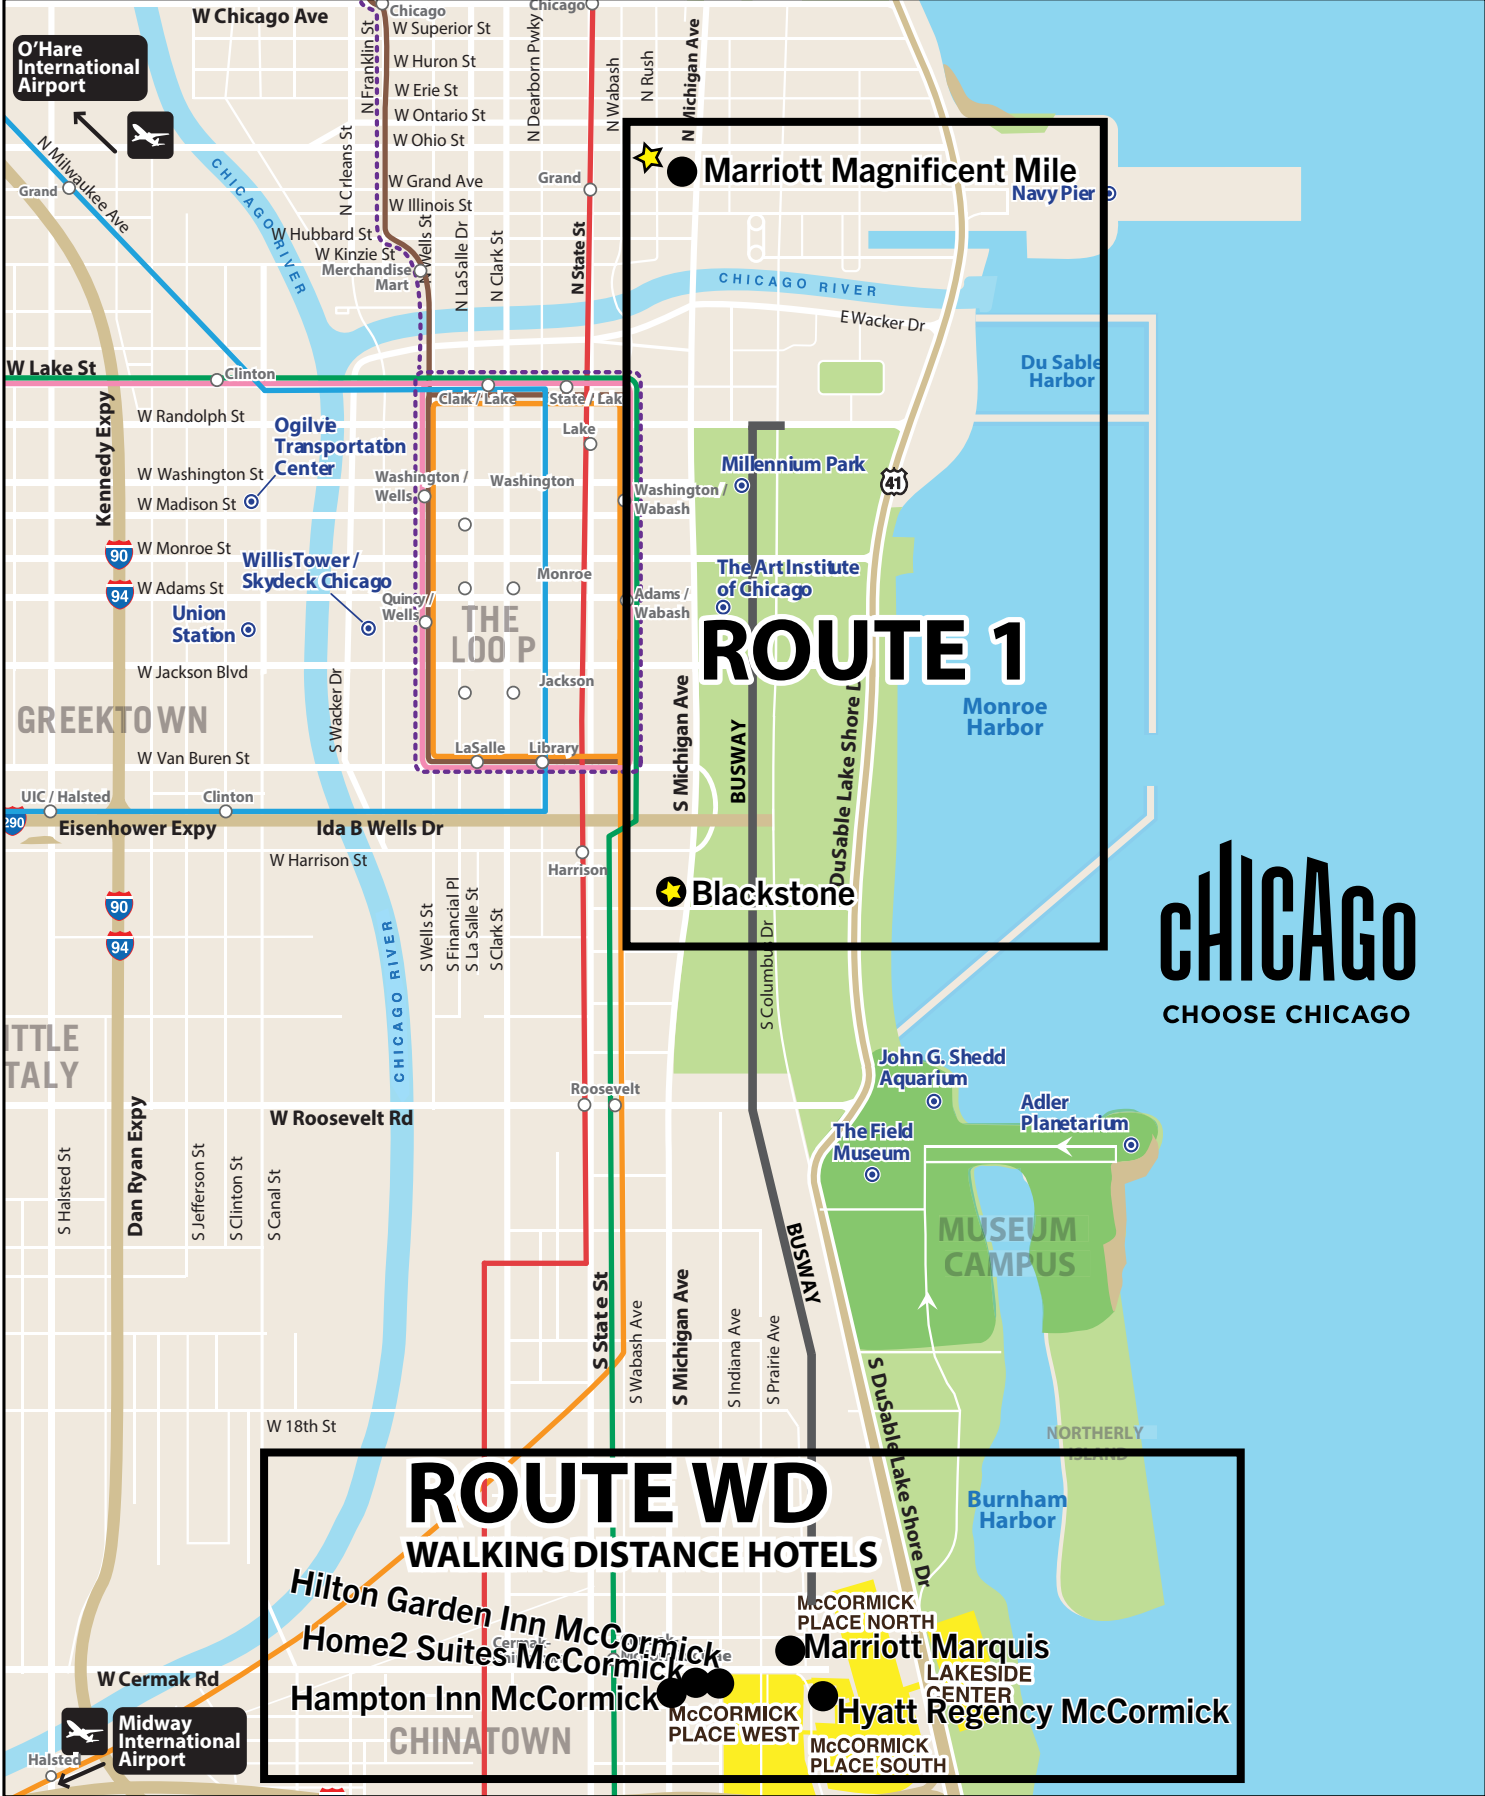

Process Expo 2023

October 23 - 25, 2023
McCormick Place South

- 1 **Hampton Inn McCormick**
123 E Cermak Rd, Suite 100
0 miles**
- 2 **Hilton Garden Inn McCormick**
123 E Cermak Rd, Suite 300
0 miles**
- 3 **Home2 Suites McCormick**
123 E Cermak Rd, Suite 200
0 miles**
- 4 **Hyatt Regency McCormick**
2233 S Martin Luther King Dr
0 miles**
- 5 **Marriott Marquis Chicago**
2121 S Prairie Ave
0 miles**
- 6 **Marriott Magnificent Mile**
540 N Michigan Ave
3.4 miles*
- 7 **The Blackstone, Autograph**
636 South Michigan Ave
1.7 miles*

* Distance from McCormick Place
** Attached to McCormick Place

ProcessExpo

ProcessExpo

October 23 - 25, 2023 McCormick Place South

- Official Hotel
- ★ Boarding Point

Shuttle Managed by:

CMAC

The Leader in Convention & Event Transportation Management

www.cmac.net

CHICAGO
CHOOSE CHICAGO

ProcessExpo

COMPLIMENTARY SHUTTLE BUS INFORMATION

ROUTE 1	FROM HOTELS TO McCORMICK SOUTH EVERY 15-20 MINUTES	TO HOTELS FROM McCORMICK SOUTH EVERY 20-30 MINUTES
Monday, 10/23	8:00 am - 11:00 am	3:00 pm - 6:00 pm
Tuesday, 10/24	8:00 am - 11:00 am	3:00 pm - 6:00 pm
Wednesday, 10/25	8:00 am - 11:00 am	3:00 pm - 6:00 pm

Information subject to change or update. Current as of 3/13/23.

HOTEL	ROUTE #	PICK-UP/DROP-OFF LOCATION
Blackstone.....	1	Curbside on E. Balbo
Hampton Inn McCormick.....	WD	Walking Distance, No Shuttle Service Required
Hilton Garden Inn McCormick...	WD	Walking Distance, No Shuttle Service Required
Home2 Suites McCormick	WD	Walking Distance, No Shuttle Service Required
Hyatt Regency McCormick.....	WD	Walking Distance, No shuttle service required
Marriott Downtown Mag. Mile	1	SW Corner of Ohio & Rush
Marriott Marquis Chicago	WD	Walking Distance, No Shuttle Service Required